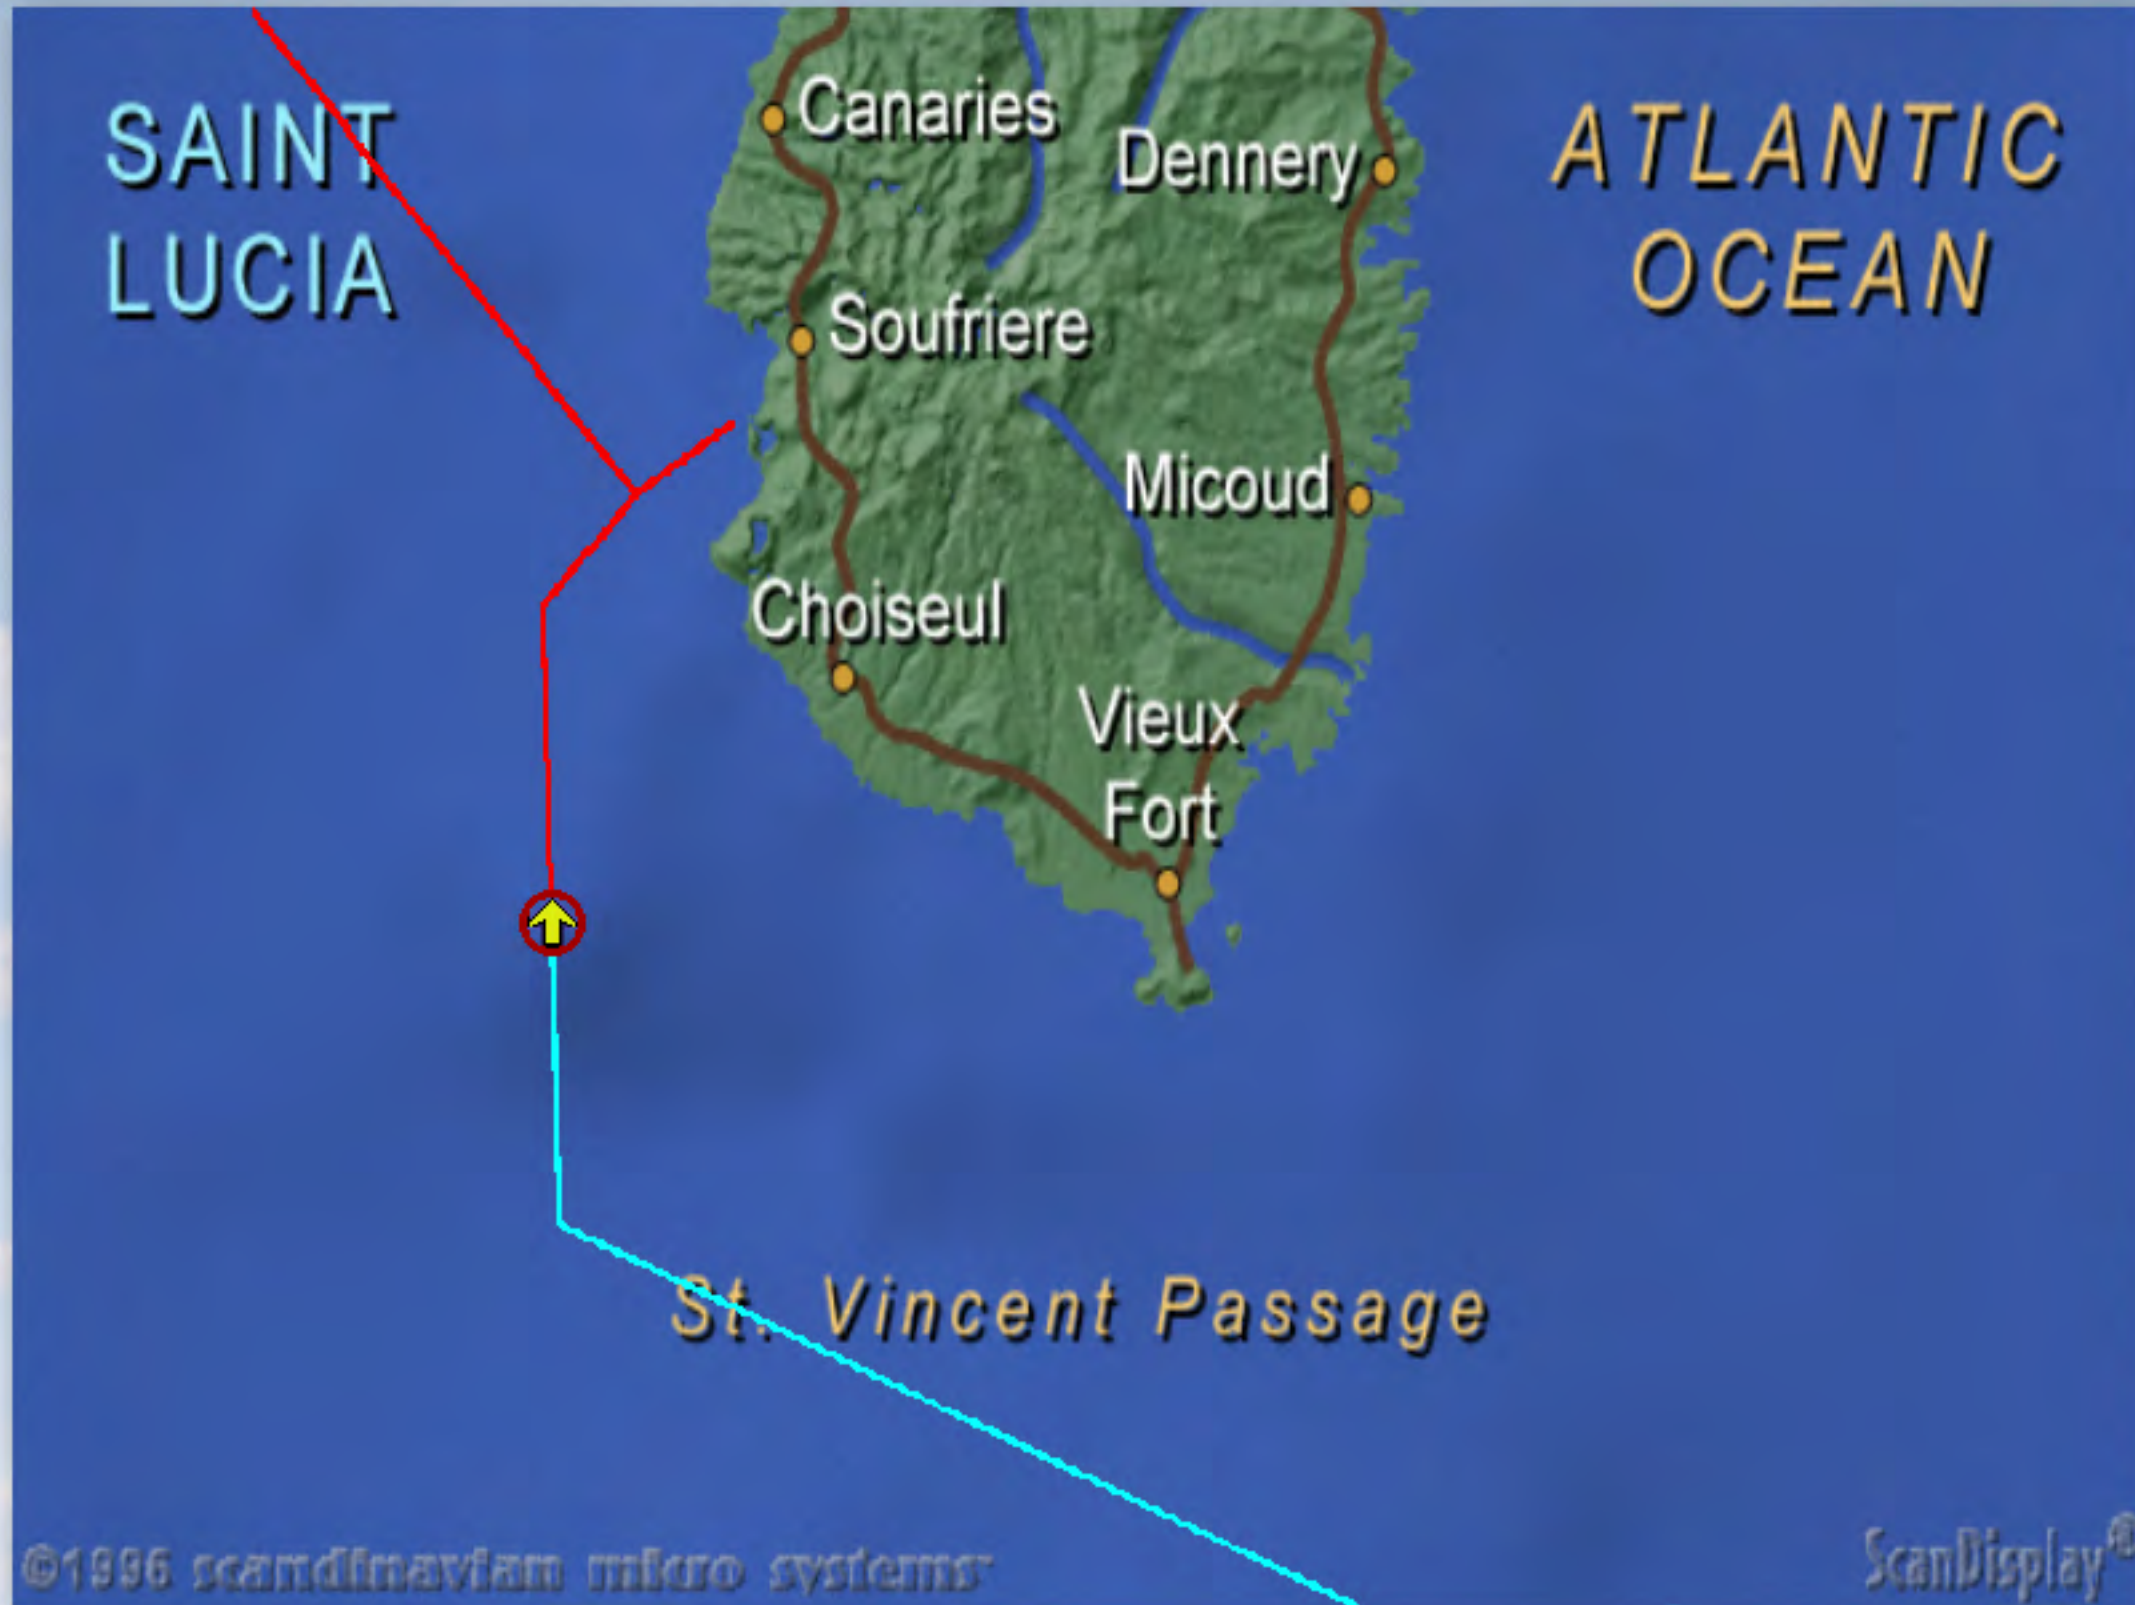

Day number 4. Distance - ports distance from first 797.9 distance from previous 797

Ship's Heading  
43.7°

Ship's Speed  
9.1 knots

ScanDisplay

Lat. 22° 51.72' N Long. 109° 55.89' W

12:02 PM

Day number 4. Distance - ports distance from first 797.9 distance from previous 797

Ship's Heading  
43.7°

Ship's Speed  
9.1 knots

ScanDisplay

Lat. 22° 51.72' N Long. 109° 55.89' W

12:02 PM

Ship's Heading  
43.7°

Ship's Speed  
9.1 knots

Day number 4. Distance - ports distance from first 797.9 distance from previous 797

Ship's Heading  
43.7°

Ship's Speed  
9.1 knots

ScanDisplay

Lat. 22° 51.72' N Long. 109° 55.89' W

12:02 PM

Day number 4. Distance - ports distance from first 797.9 distance from previous 797

**ScanDisplay**

Lat. 22° 51.72 'N

Long. 109° 55.89 'W

12:02 PM